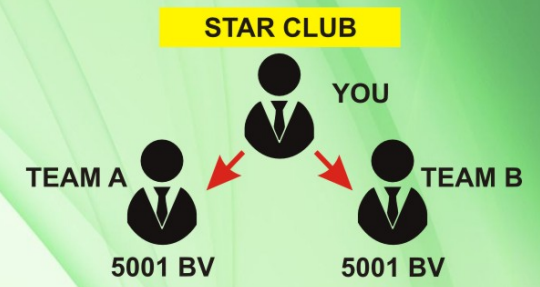

SELF Re PURCHASE INCENTIVE

S.No.	Self Purchase Incentive Slab	Self Purchase Incentive
1.	1000-2000 SBV	5% of CTO
2.	2001-4000 SBV	3% of CTO
3.	4001-SBV & Above	2% of CTo

TEAM BUILDING INCENTIVE

STAR CLUB

**TEAM BUSINESS : 1000 BV TO 2000 BV
(MAXIMUN 50% FROM 1 TEAM)**

**TEAM BUOLDING INCENTIVE : 10% OF COMPANY'S
MONTHLY BV TURNOVER**

SILVER CLUB

**TEAM BUSINESS : 20,001 BV TO 50,000 BV
(MAXIMUN 50% FROM 1 TEAM)**

**TEAM BUOLDING INCENTIVE : 8% OF COMPANY'S
MONTHLY BV TURNOVER**